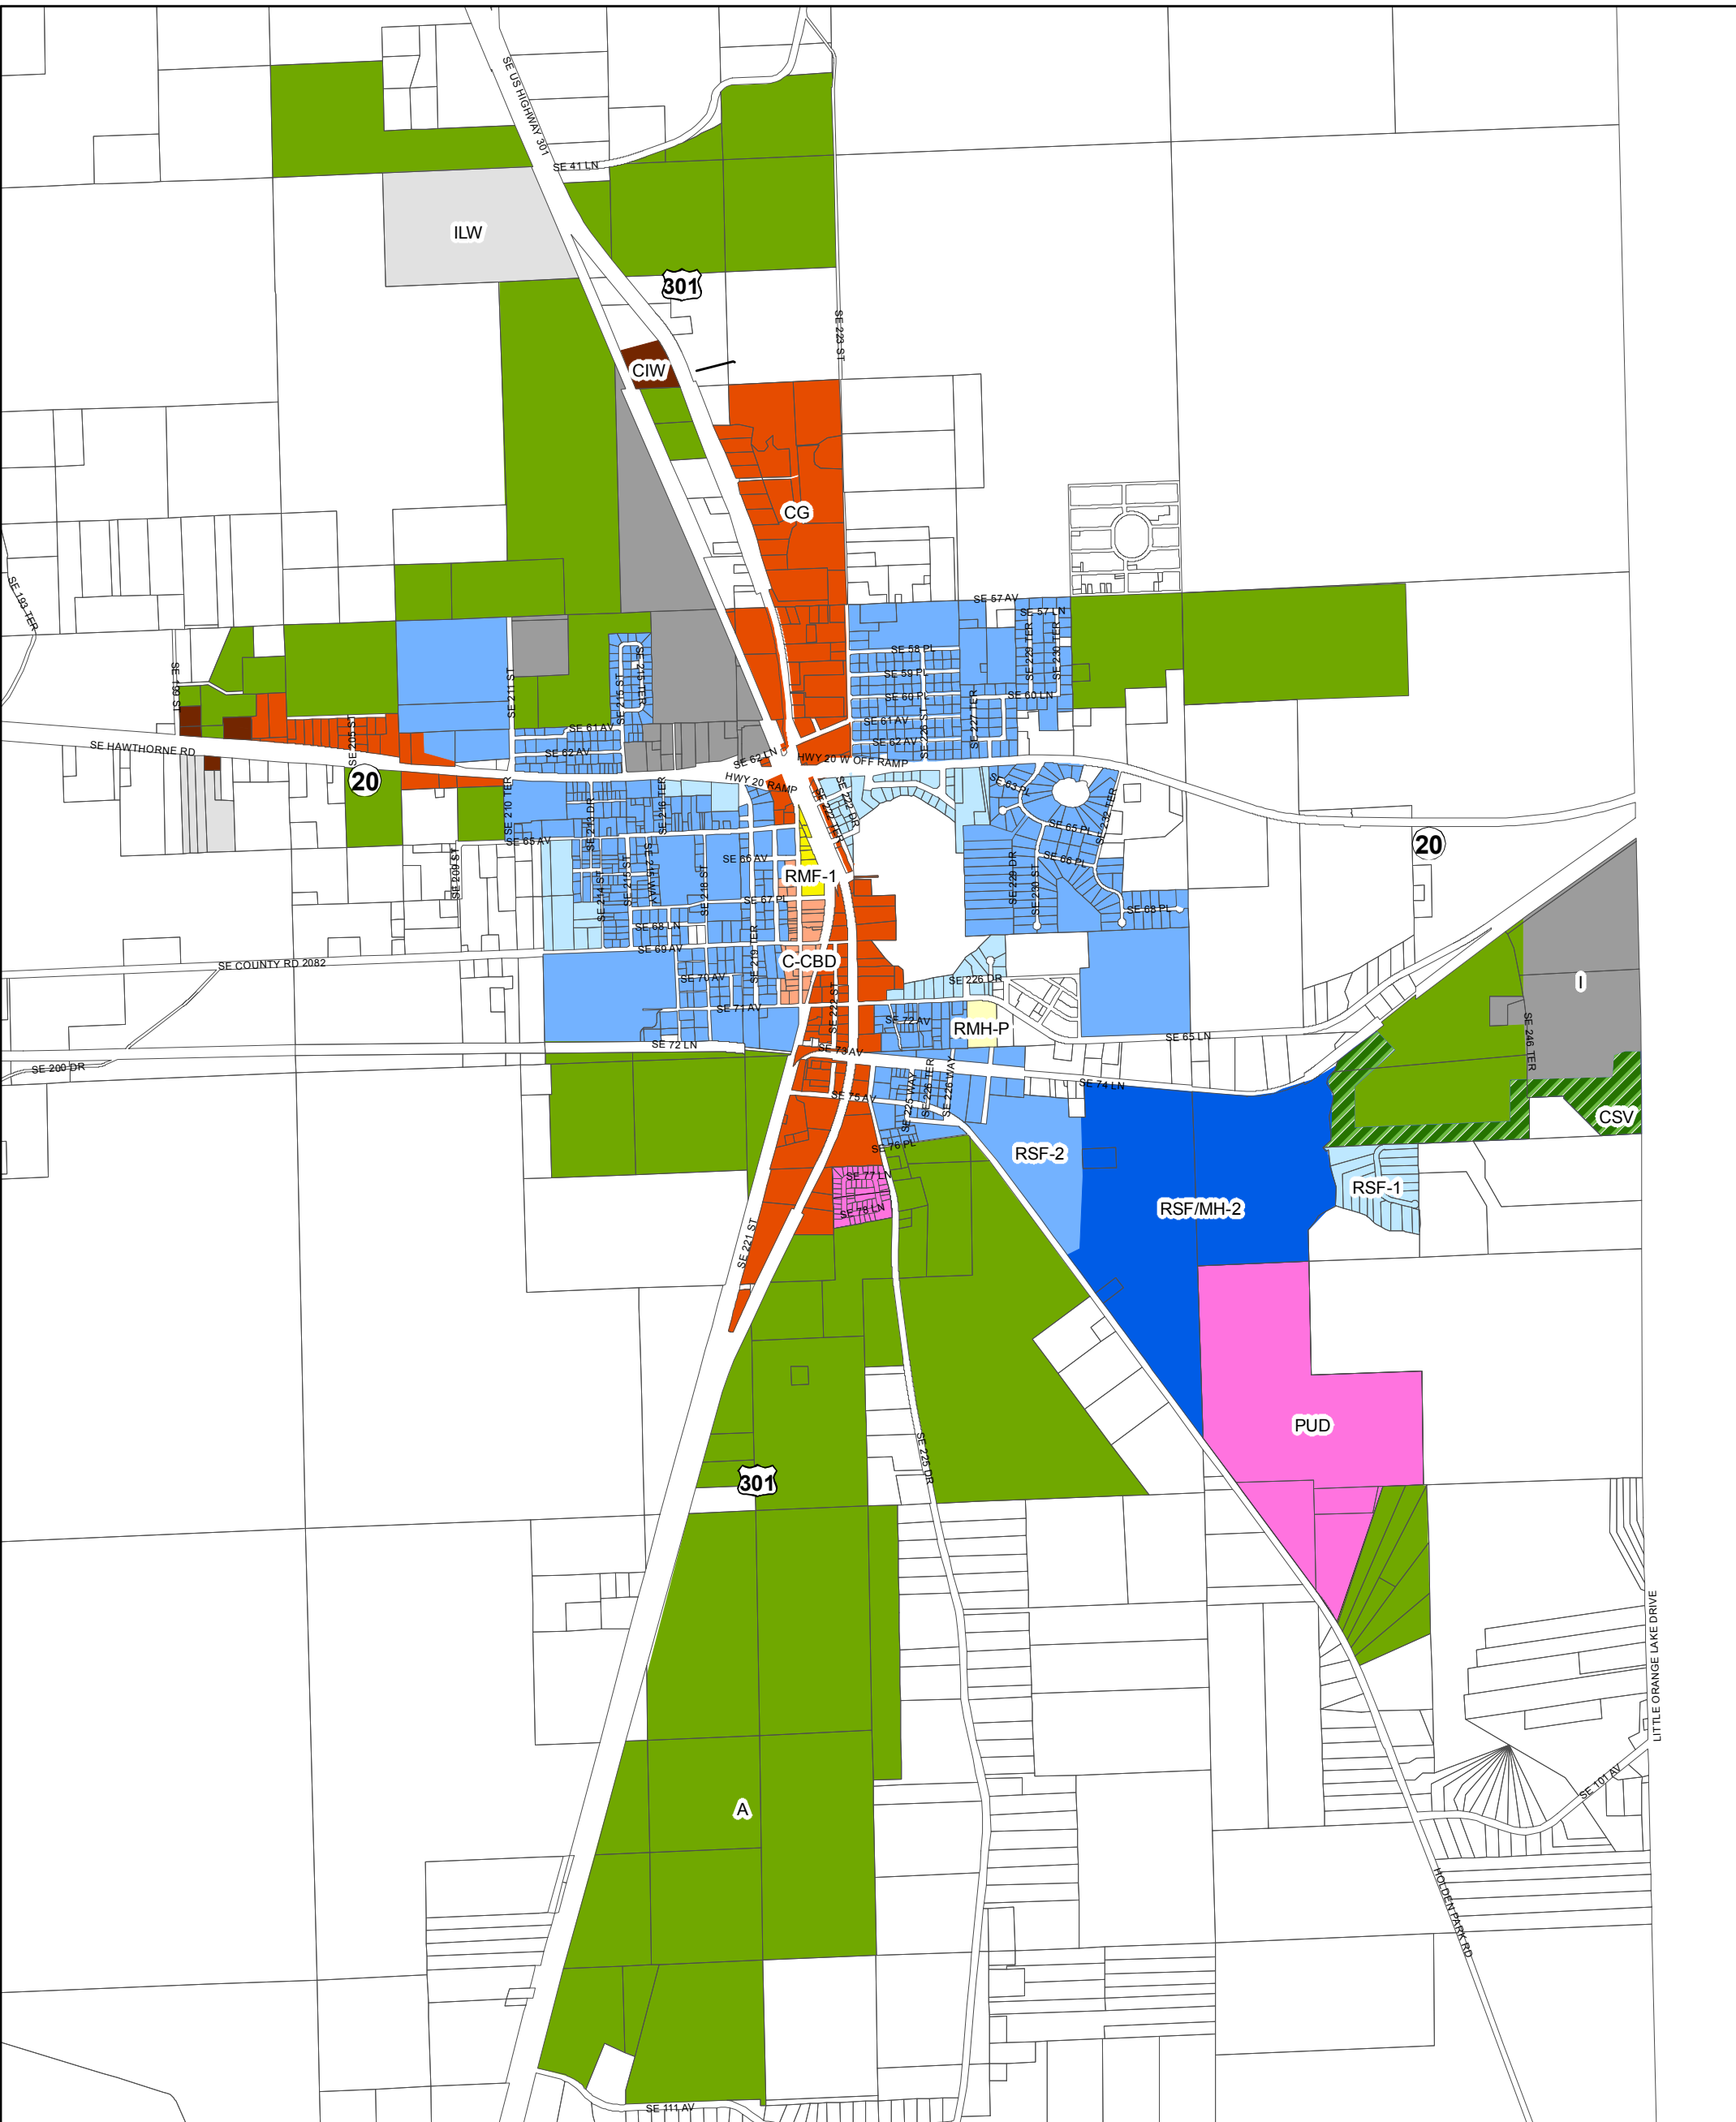

HAWTHORNE, FL ZONING MAP

Legend

Zoning Districts

-  A
-  C-CBD
-  CG
-  CIW
-  CSV
-  I
-  ILW
-  PUD
-  RMF-1
-  RMH-P
-  RSF-1
-  RSF-2
-  RSF/MH-2

Prepared by City of Hawthorne
Updated Draft 7/8/2008